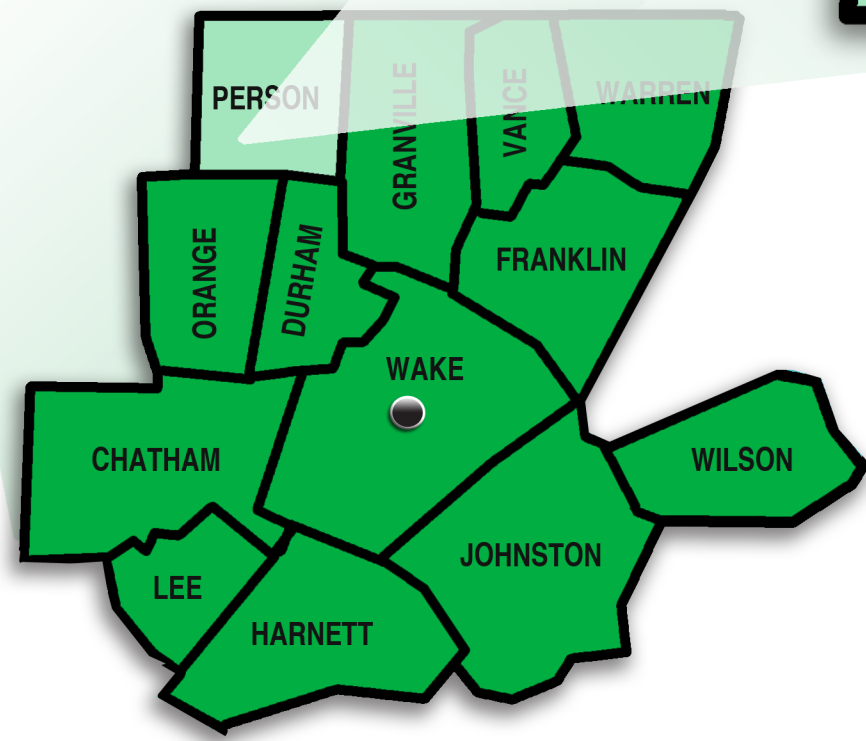

Person County, NC

Person County, NC centrally located in the Research Triangle Region, Eastern United States

Source: Research Triangle Regional Partnership, Bo Carson, VP of Research, August 2014.